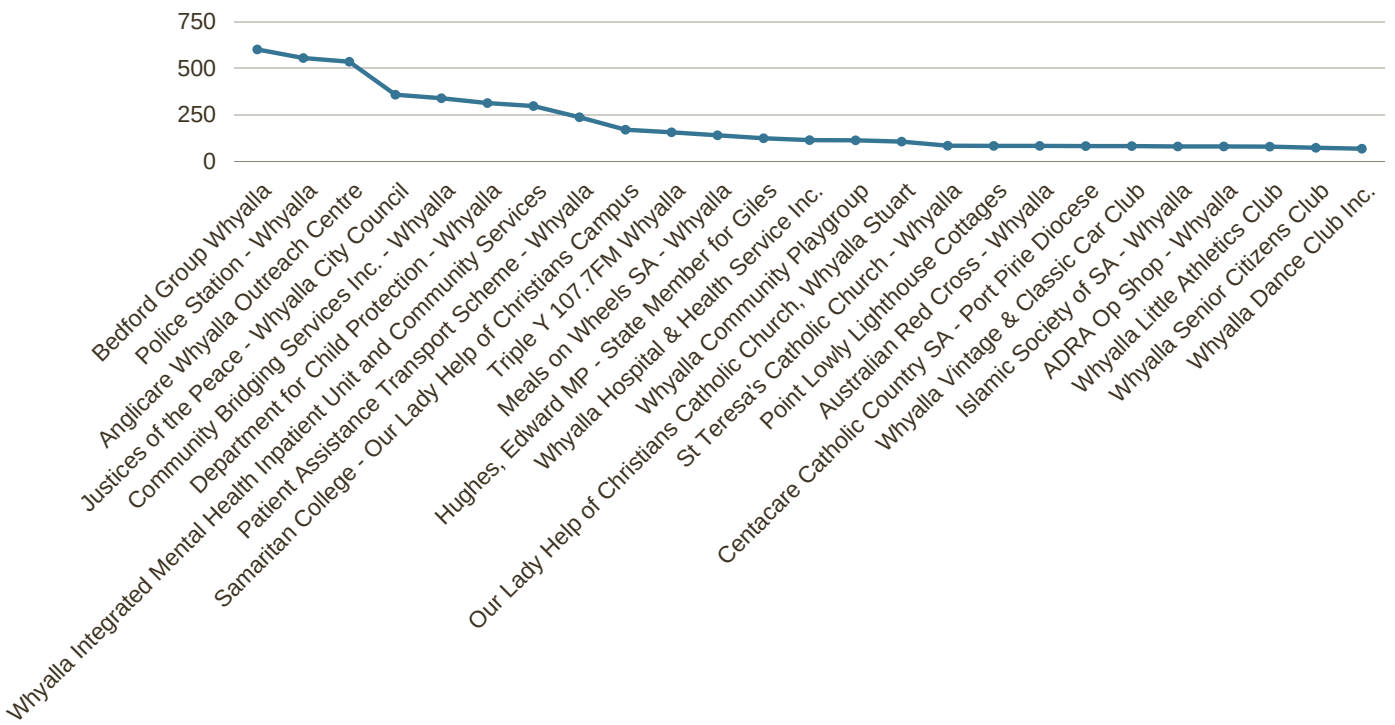

WHYALLA COUNCIL

WHAT ARE OUR COMMUNITY NEEDS?

8319 SESSIONS

1 JULY 2021 - 30 JUNE 2022

TOP 25 LANDING PAGES:

SESSIONS BY PRIMARY CATEGORY

WHO ARE OUR USERS?