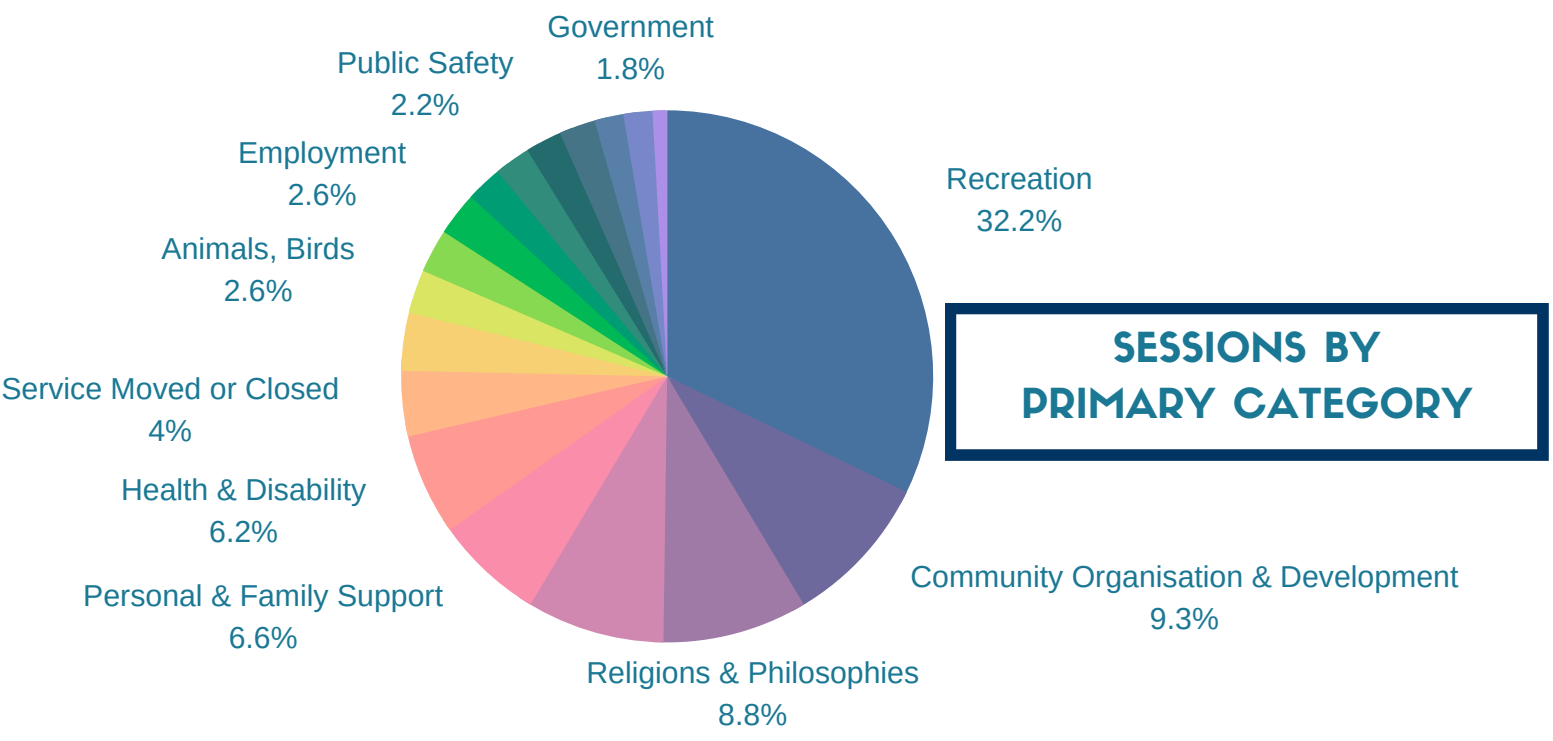

WHYALLA COUNCIL

WHAT ARE OUR COMMUNITY NEEDS?

8319 SESSIONS

1 JULY 2021 - 30 JUNE 2022

TOP 25 LANDING PAGES:

SESSIONS BY PRIMARY CATEGORY

WHO ARE OUR USERS?